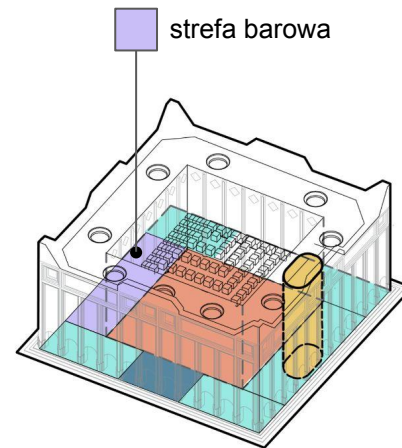

-barman jako generative ai chatbot