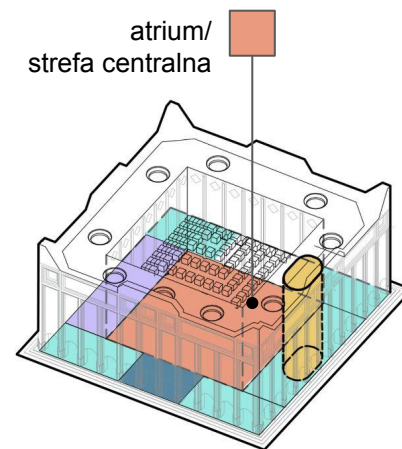

- -interaktywne warsztaty i wykłady
- -symulacje biznesowe i gospodarcze