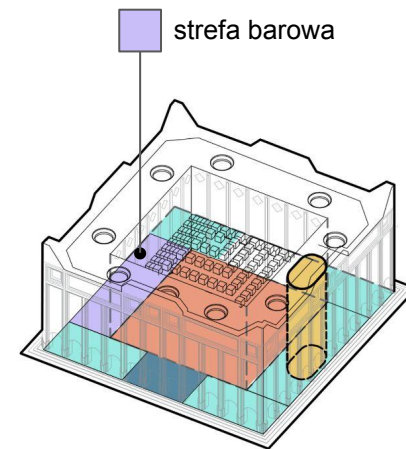

-transakcje blockchain, integracja z e-commerce, fintech